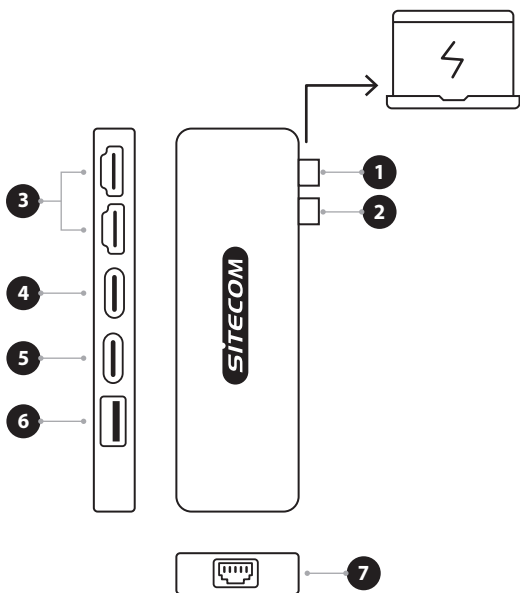

EN: User manual AC-2101 / AC-2102 / AC-2103 Multiport hub 6 in 2 for MacBook Pro 14-16".....	3
NL: Handleiding AC-2101 / AC-2102 / AC-2103 Multiport hub 6 in 2 voor MacBook Pro 14-16".....	4
DE: Benutzerhandbuch AC-2101 / AC-2102 / AC-2103 MacBook Multiport Hub 6 in 2 für MacBook Pro 14-16"	5
FR: uide de l'utilisateur AC-2101 / AC-2102 / AC-2103 Concentrateur MacBook Multiports 6 en 2 pour MacBook Pro 14-16"	6
IT: Manuale dell'utente AC-2101 / AC-2102 / AC-2103 MacBook Hub multiporta 6 in 2 per MacBook Pro 14-16".....	7
ES: Manual de usuario AC-2101 / AC-2102 / AC-2103 MacBook Hub multipuerto 6 en 2 para MacBook Pro 14-16"	8
PT: Manual do utilizador AC-2101 / AC-2102 / AC-2103 MacBook Multiport hub 6 em 2 para MacBook Pro 14-16"	9
PL: Instrukcja obsługi AC-2101 / AC-2102 / AC-2103 MacBook Multiport hub 6 w 2 dla MacBook Pro 14-16"	10
Legal & Compliance Information.....	11

Item	Specifications	Description
1 USB-C Connector	Male USB-C connector	Connects to Thunderbolt port of MacBook. DP Alt mode 1.4 Max. data rate 10 Gbps, Power Delivery supported up to 87W on MacBook.
2 USB-C Connector	Male USB-C connector	Connects to Thunderbolt port of MacBook. DP Alt mode 1.4 Max. data rate 10 Gbps, Power Delivery supported up to 87W on MacBook.
3 HDMI ports	HDMI 2.0 max. resolution 4K at 60Hz. Backwards compatible	Connect to any device with an HDMI port.
4 USB-C port	USB 3.1 - max. 10Gbps data transfer rate. Power Delivery up to 100W	Connect an USB-C or Thunderbolt (TM) device to display video, transfer data or charge the MacBook.
5 USB-C port	USB 3.1 - max. 10Gbps data transfer rate.	Connect an USB-C or Thunderbolt (TM) device to display video or transfer data.
6 USB-A port	USB 3.1 - max. 10Gbps data transfer rate.	Connect an USB device to transfer data, power a device or charge a device.
7 Ethernet port	Gigabit Ethernet at max. 1000 Mbps.	Connect an USB device to transfer data, power a device or charge a device.