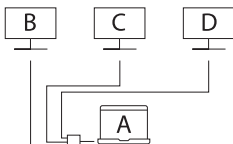

Technical information

General compatibility	This device needs an USB-C port that supports DP-Alt mode to be able to transmit video and data signals. Please consult your computer's manual for compatibility information.	
Supported devices	Windows devices, Apple Mac	
MST resolution	When using this product with 3 external displays the maximum resolution and refresh rate is 4K at 30Hz + 4K at 30Hz + 1080P at 60Hz.	
MST support	Multi Stream Transport means displaying different images on every display. This is only supported after installing the necessary driver. Driver is supported on Windows 10/11 and MacOS 10.15 and later versions.	
Driver installation	To be able to use all 3 HDMI ports, please download and install the display driver from: www.sitecom.com/drivers/AD-1018 Installation instructions can be found at the link above.	

MST explained

MST

Other specifications

Supported OS	Windows 7/8/10/11, Mac OS X 10.2 and above, Chrome OS	A free USB-C port is required to use this device.
Dimensions	377 x 70 x 12 mm	The dimensions are including cable (30cm cable)
Weight	91 grams	This product is lightweight for ease of carrying
Package contents	1x AD-1018 & 1x User manual	Keep this manual for future reference

Important safety instructions

- Do not drop. Frequent dropping may lead to malfunctioning.
- Do not disassemble. Repairs should only be done by qualified service centers.
- Do not expose to liquids or fire.
- Do not extend cable. Extending cable may lead to poor performance.
- Do not exceed 40° Celsius ambient temperature. Product may not function properly above 40° Celsius

Support

Warranty	24 months warranty. Please note that your rights under national law remain unaffected by this warranty.	
Support	Lifetime technical support	
Website	www.sitecom.com	
Contact	support@sitecom.com