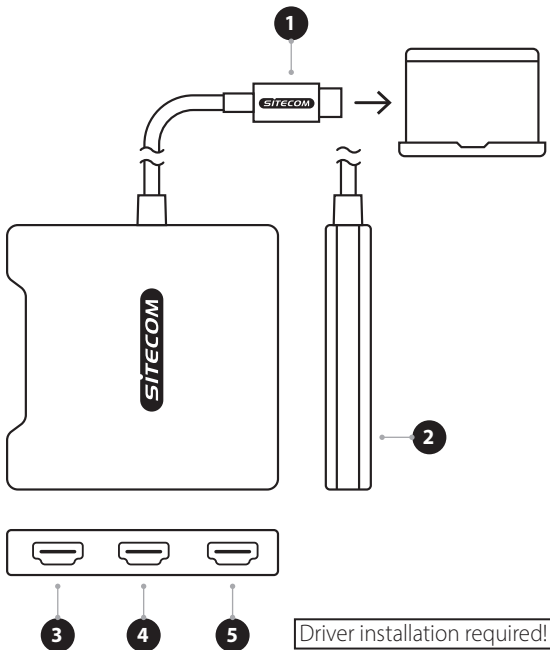

PRO LINE

SITECOM

User manual

USB-C to Triple HDMI adapter

Connects 3 displays
to 1 USB-C port

Type: AD-1018

| | |
|---|----|
| EN: User manual AD-1018 USB-C to Triple HDMI adapter | 3 |
| NL: Handleiding AD-1018 USB-C naar Triple HDMI adapter | 4 |
| DE: Benutzerhandbuch AD-1018 USB-C-auf-Dreifach-HDMI-Adapter..... | 5 |
| FR: Guide de l'utilisateur AD-1018 Adaptateur USB-C Triple HDMI..... | 6 |
| IT: Manuale dell'utente AD-1018 Adattatore da USB-C a tripla HDMI..... | 7 |
| ES: Manual de usuario AD-1018 Adaptador USB-C a Triple HDMI ... | 8 |
| PT: Manual do utilizador AD-1018 Adaptador USB-C para HDMI triplo..... | 9 |
| PL: Instrukcja obsługi AD-1018 Przejściówka z USB-C na potrójne HDMI | 10 |
| EA: Εγχειρίδιο χρήστη AD-1018 Προσαρμογέας USB-C σε Τριπλό HDMI | 11 |
| Legal & Compliance Information | 12 |

| Item | Specifications | Description |
|-------------------|--|---|
| 1 USB-C connector | Male USB-C connector | Connects to USB-C port of computer. Also compatible with Thunderbolt 3 and 4 ports. |
| 2 Cable guide | Built in cable guide | Place your cable in the cable guide when not in use. |
| 3 HDMI port 1 | HDMI – max. resolution 1080P at 60Hz. Backwards compatible. | Connect to any device with an HDMI port |
| 4 HDMI port 2 | HDMI 1.4 – max. resolution 4K at 30Hz. Backwards compatible. | Connect to any device with an HDMI port |
| 5 HDMI port 3 | HDMI 1.4 – max. resolution 4K at 30Hz. Backwards compatible. | Connect to any device with an HDMI port |