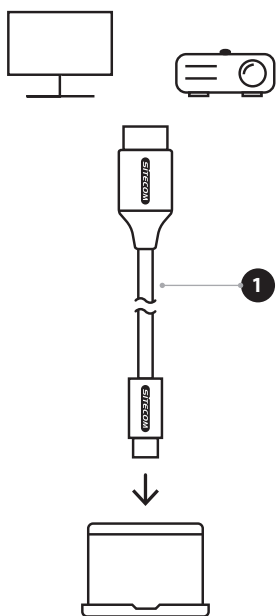

PRO LINE

SITECOM

User manual

USB-C to HDMI 2.0 cable

180 cm

Type: CA-1001

EN: User manual CA-1001 USB-C to HDMI 2.0 cable 1,8m	3
NL: Handleiding CA-1001 USB-C naar HDMI 2.0 kabel 1,8m.....	4
DE: Benutzerhandbuch CA-1001 USB-C zu HDMI 2.0 Kabel 1,8m....	5
FR: Guide de l'utilisateur CA-1001 Câble USB-C HDMI 2.0 1,8 m.....	6
IT: Manuale dell'utente CA-1001 Cavo da USB-C a HDMI 2.0 da 1,8 m	7
ES: Manual de usuario CA-1001 Cable USB-C a HDMI 2.0 1,8m.....	8
PT: Manual do utilizador CA-1001 Cabo USB-C para HDMI 2.0 1,8m.....	9
PL: Instrukcja obsługi CA-1001 Kabel USB-C na HDMI 2.0 1,8m	10
EA: Εγχειρίδιο χρήστη CA-1001 Καλώδιο USB-C σε HDMI 2.0 1,8μ	11
Legal & Compliance Information	12

Other specifications

Supported OS	Windows 7/8/10/11, Mac OS X 10.2 and above, Chrome OS	A free Thunderbolt 3 or 4 port is required to use this device, consult computer manual for compatibility
Dimensions	1915 x 22 x 9 mm	The dimensions are including connectors
Weight	68 grams	This product is lightweight for ease of carrying
Package contents	1x CA-1001 & 1x User manual	Keep this manual for future reference